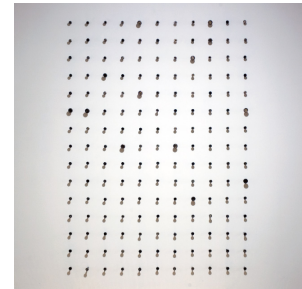

LORNA SIMPSON: *Hypothetical?*

On view February 9th–August 7th, 2017

Lorna Simpson, *Hypothetical?*, 1992.

Mixed media installation; photograph, text, trumpet mouthpieces with sound, dimensions variable.

Whitney Museum of American Art. Promised gift of Emily Fisher Landau. P.2010.262

Lorna Simpson, *Queensize*, 1991.
2 gelatin silver prints,
102 x 51 inches.

Whitney Museum of American Art.
Promised gift of Emily Fisher Landau. P.2010.266 a-c

Lorna Simpson, *Untitled*, 1990.
7 color Polaroids; 6 plastic plaques,
34 x 102 inches.

Whitney Museum of American Art.
Promised gift of Emily Fisher Landau. P.2010.264 a-m

Lorna Simpson, *Outline*, 1990.
2 gelatin silver gel prints,
49 x 84 inches (each).