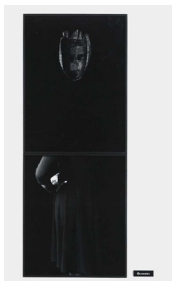

LORNA SIMPSON: *Hypothetical?*

On view February 9th–August 7th, 2017

Lorna Simpson, *Hypothetical?*, 1992.

Mixed media installation; photograph, text, trumpet mouthpieces with sound, dimensions variable.

Whitney Museum of American Art. Promised gift of Emily Fisher Landau. P.2010.262

Lorna Simpson, *Queensize*, 1991.
2 gelatin silver prints,
102 x 51 inches.

Whitney Museum of American Art.
Promised gift of Emily Fisher Landau. P.2010.266 a-c

Lorna Simpson, *Untitled*, 1990.
7 color Polaroids; 6 plastic plaques,
34 x 102 inches.

Whitney Museum of American Art.
Promised gift of Emily Fisher Landau. P.2010.264 a-m

Lorna Simpson, *Outline*, 1990.
2 gelatin silver gel prints,
49 x 84 inches (each).