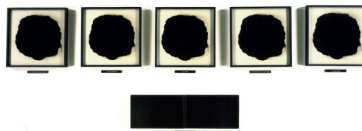

LORNA SIMPSON: *Hypothetical?*

On view February 9th–August 7th, 2017

Lorna Simpson, *Hypothetical?*, 1992.

Mixed media installation; photograph, text, trumpet mouthpieces with sound, dimensions variable.

Whitney Museum of American Art. Promised gift of Emily Fisher Landau. P.2010.262

Lorna Simpson, *Queensize*, 1991.
2 gelatin silver prints,
102 x 51 inches.

Whitney Museum of American Art.
Promised gift of Emily Fisher Landau. P.2010.266 a-c

Lorna Simpson, *Untitled*, 1990.
7 color Polaroids; 6 plastic plaques,
34 x 102 inches.

Whitney Museum of American Art.
Promised gift of Emily Fisher Landau. P.2010.264 a-m

Lorna Simpson, *Outline*, 1990.
2 gelatin silver gel prints,
49 x 84 inches (each).