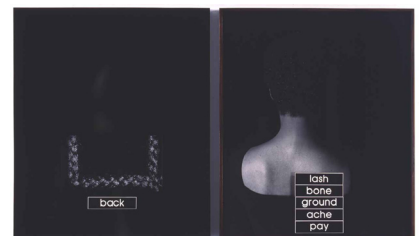

Lorna Simpson, *Outline*, 1990.
2 gelatin silver gel prints,
49 x 84 inches (each).

Whitney Museum of American Art.
Promised gift of Emily Fisher Landau. P.2010.263a-b